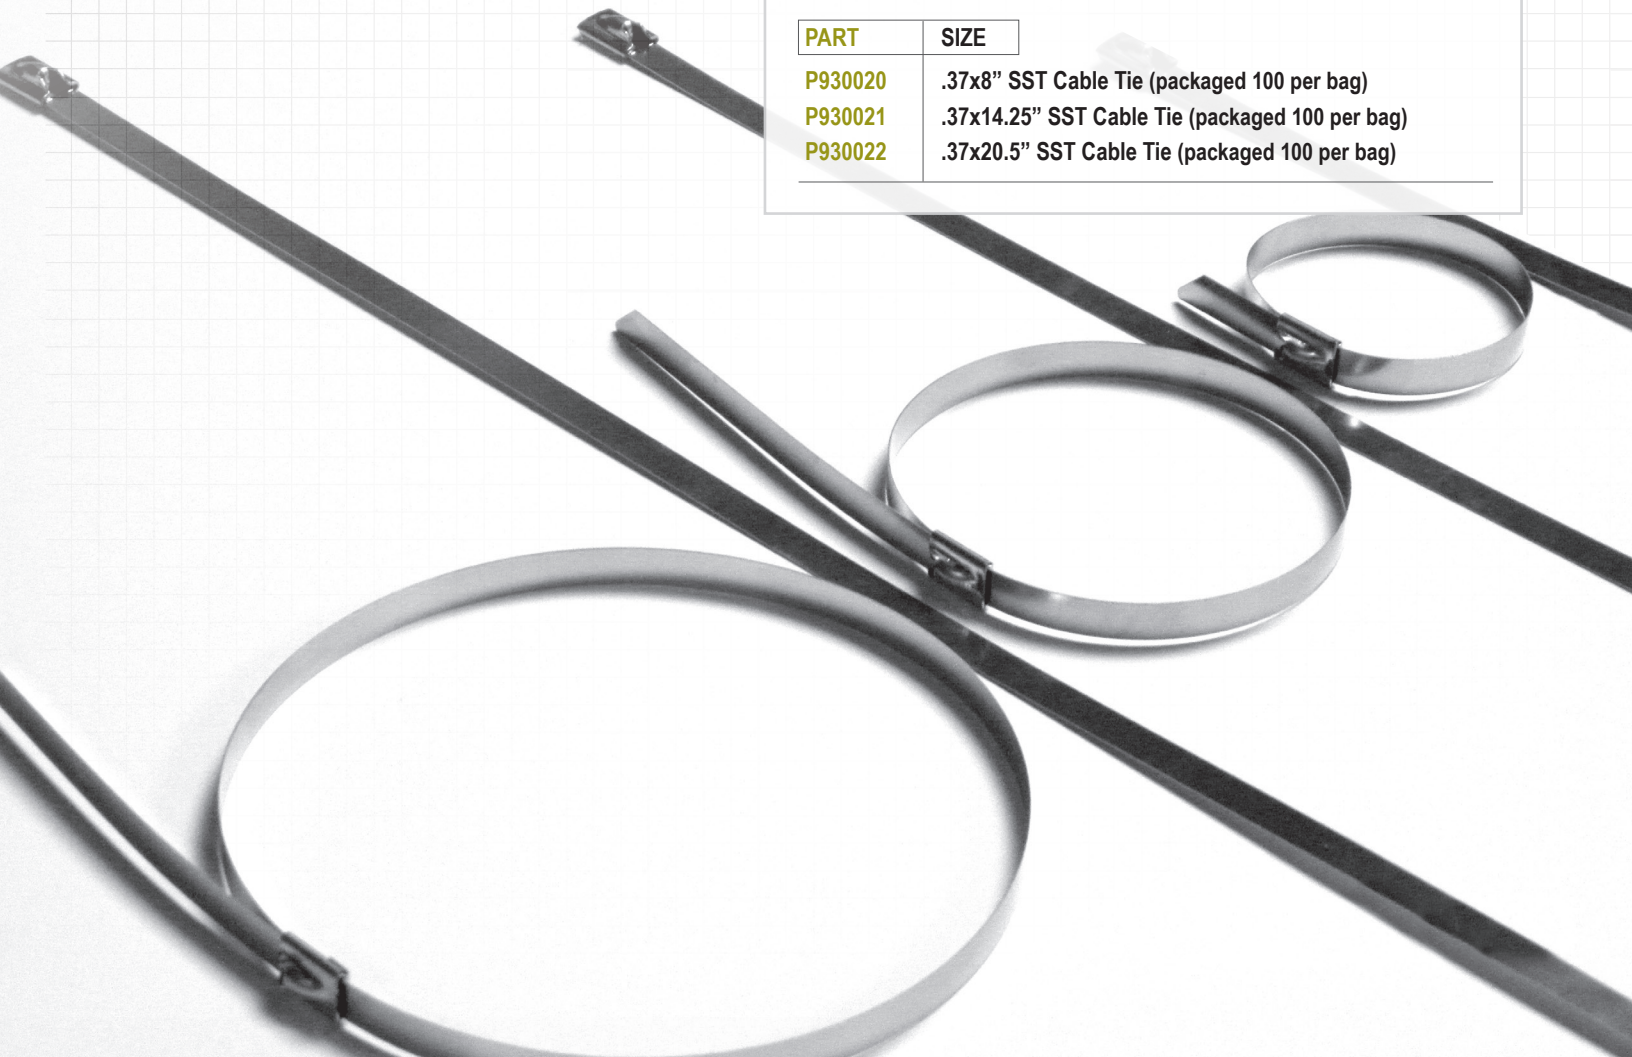

## STAINLESS STEEL CABLE TIES

### ADVANTAGES INCLUDE:

- 300 Series Stainless Steel Bands
- Secure your Hosescribe Tags
- Simple, Secure and Quick Ball Lock
- Competitively Priced

PART	SIZE
P930020	.37x8" SST Cable Tie (packaged 100 per bag)
P930021	.37x14.25" SST Cable Tie (packaged 100 per bag)
P930022	.37x20.5" SST Cable Tie (packaged 100 per bag)